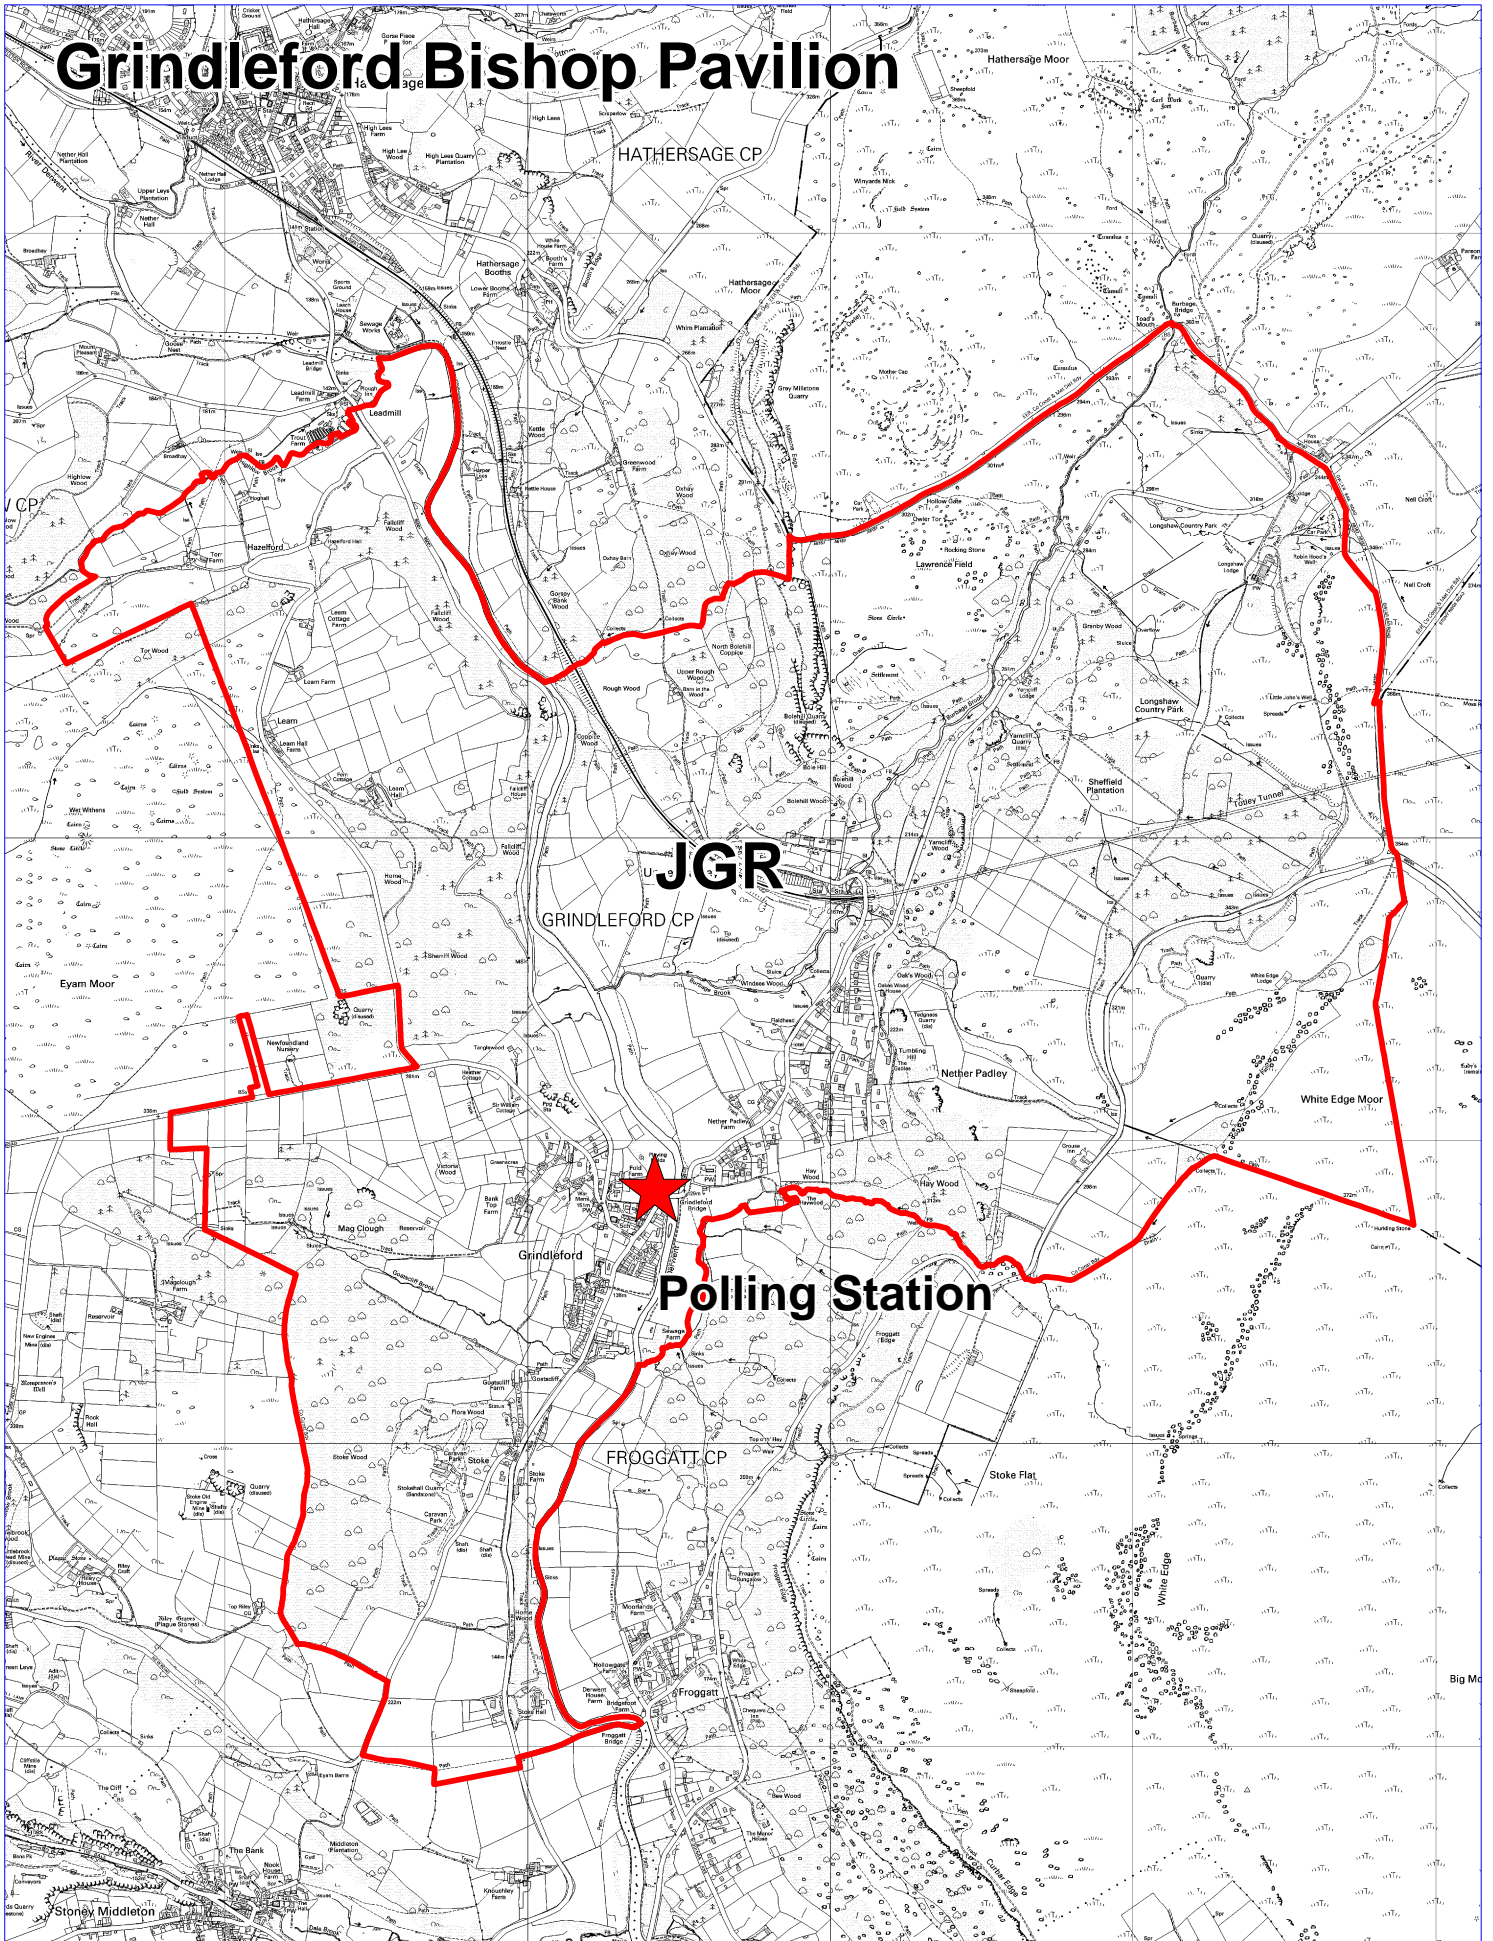

# Grindleford Bishop Pavilion

© Crown Copyright and database rights (2011) Ordnance Survey (100019785)

Derbyshire Dales District Council, Town Hall, Bank Road,  
Matlock, Derbyshire, DE4 3NN.  
Telephone: (01629) 761100.

Scale 1: 25,000  
04/08/2011

[WWW.DERBYSHIREDALES.GOV.UK](http://WWW.DERBYSHIREDALES.GOV.UK)