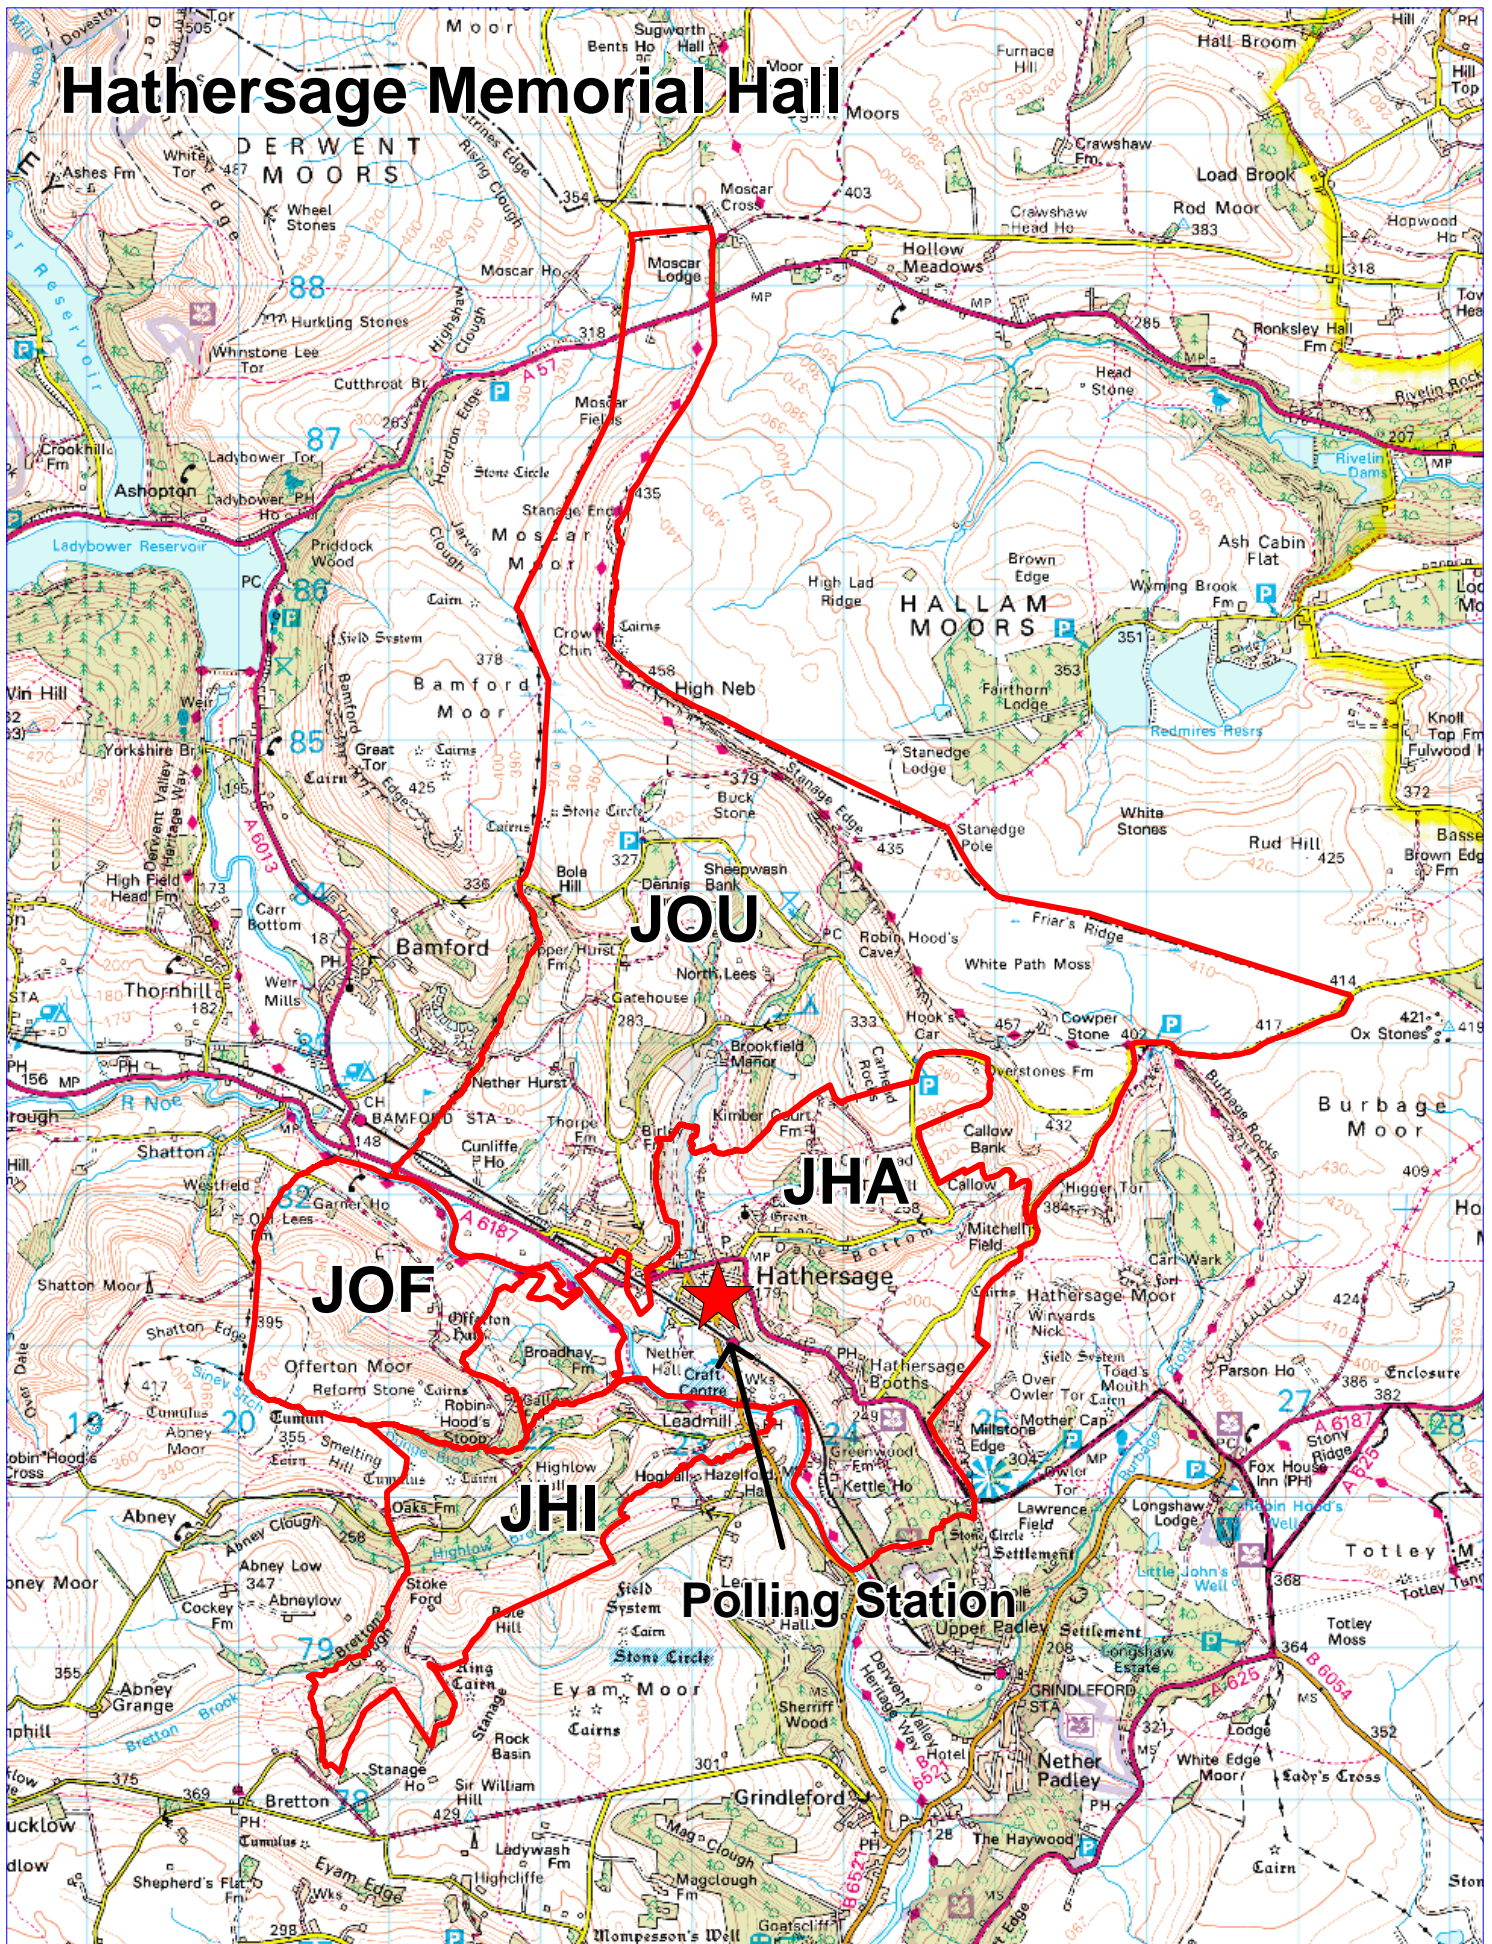

Hathersage Memorial Hall

© Crown Copyright and database rights (2011) Ordnance Survey (100019785)

Derbyshire Dales District Council, Town Hall, Bank Road,
Matlock, Derbyshire, DE4 3NN.
Telephone: (01629) 761100.

Scale 1: 50,000
04/08/2011

WWW.DERBYSHIREDALES.GOV.UK